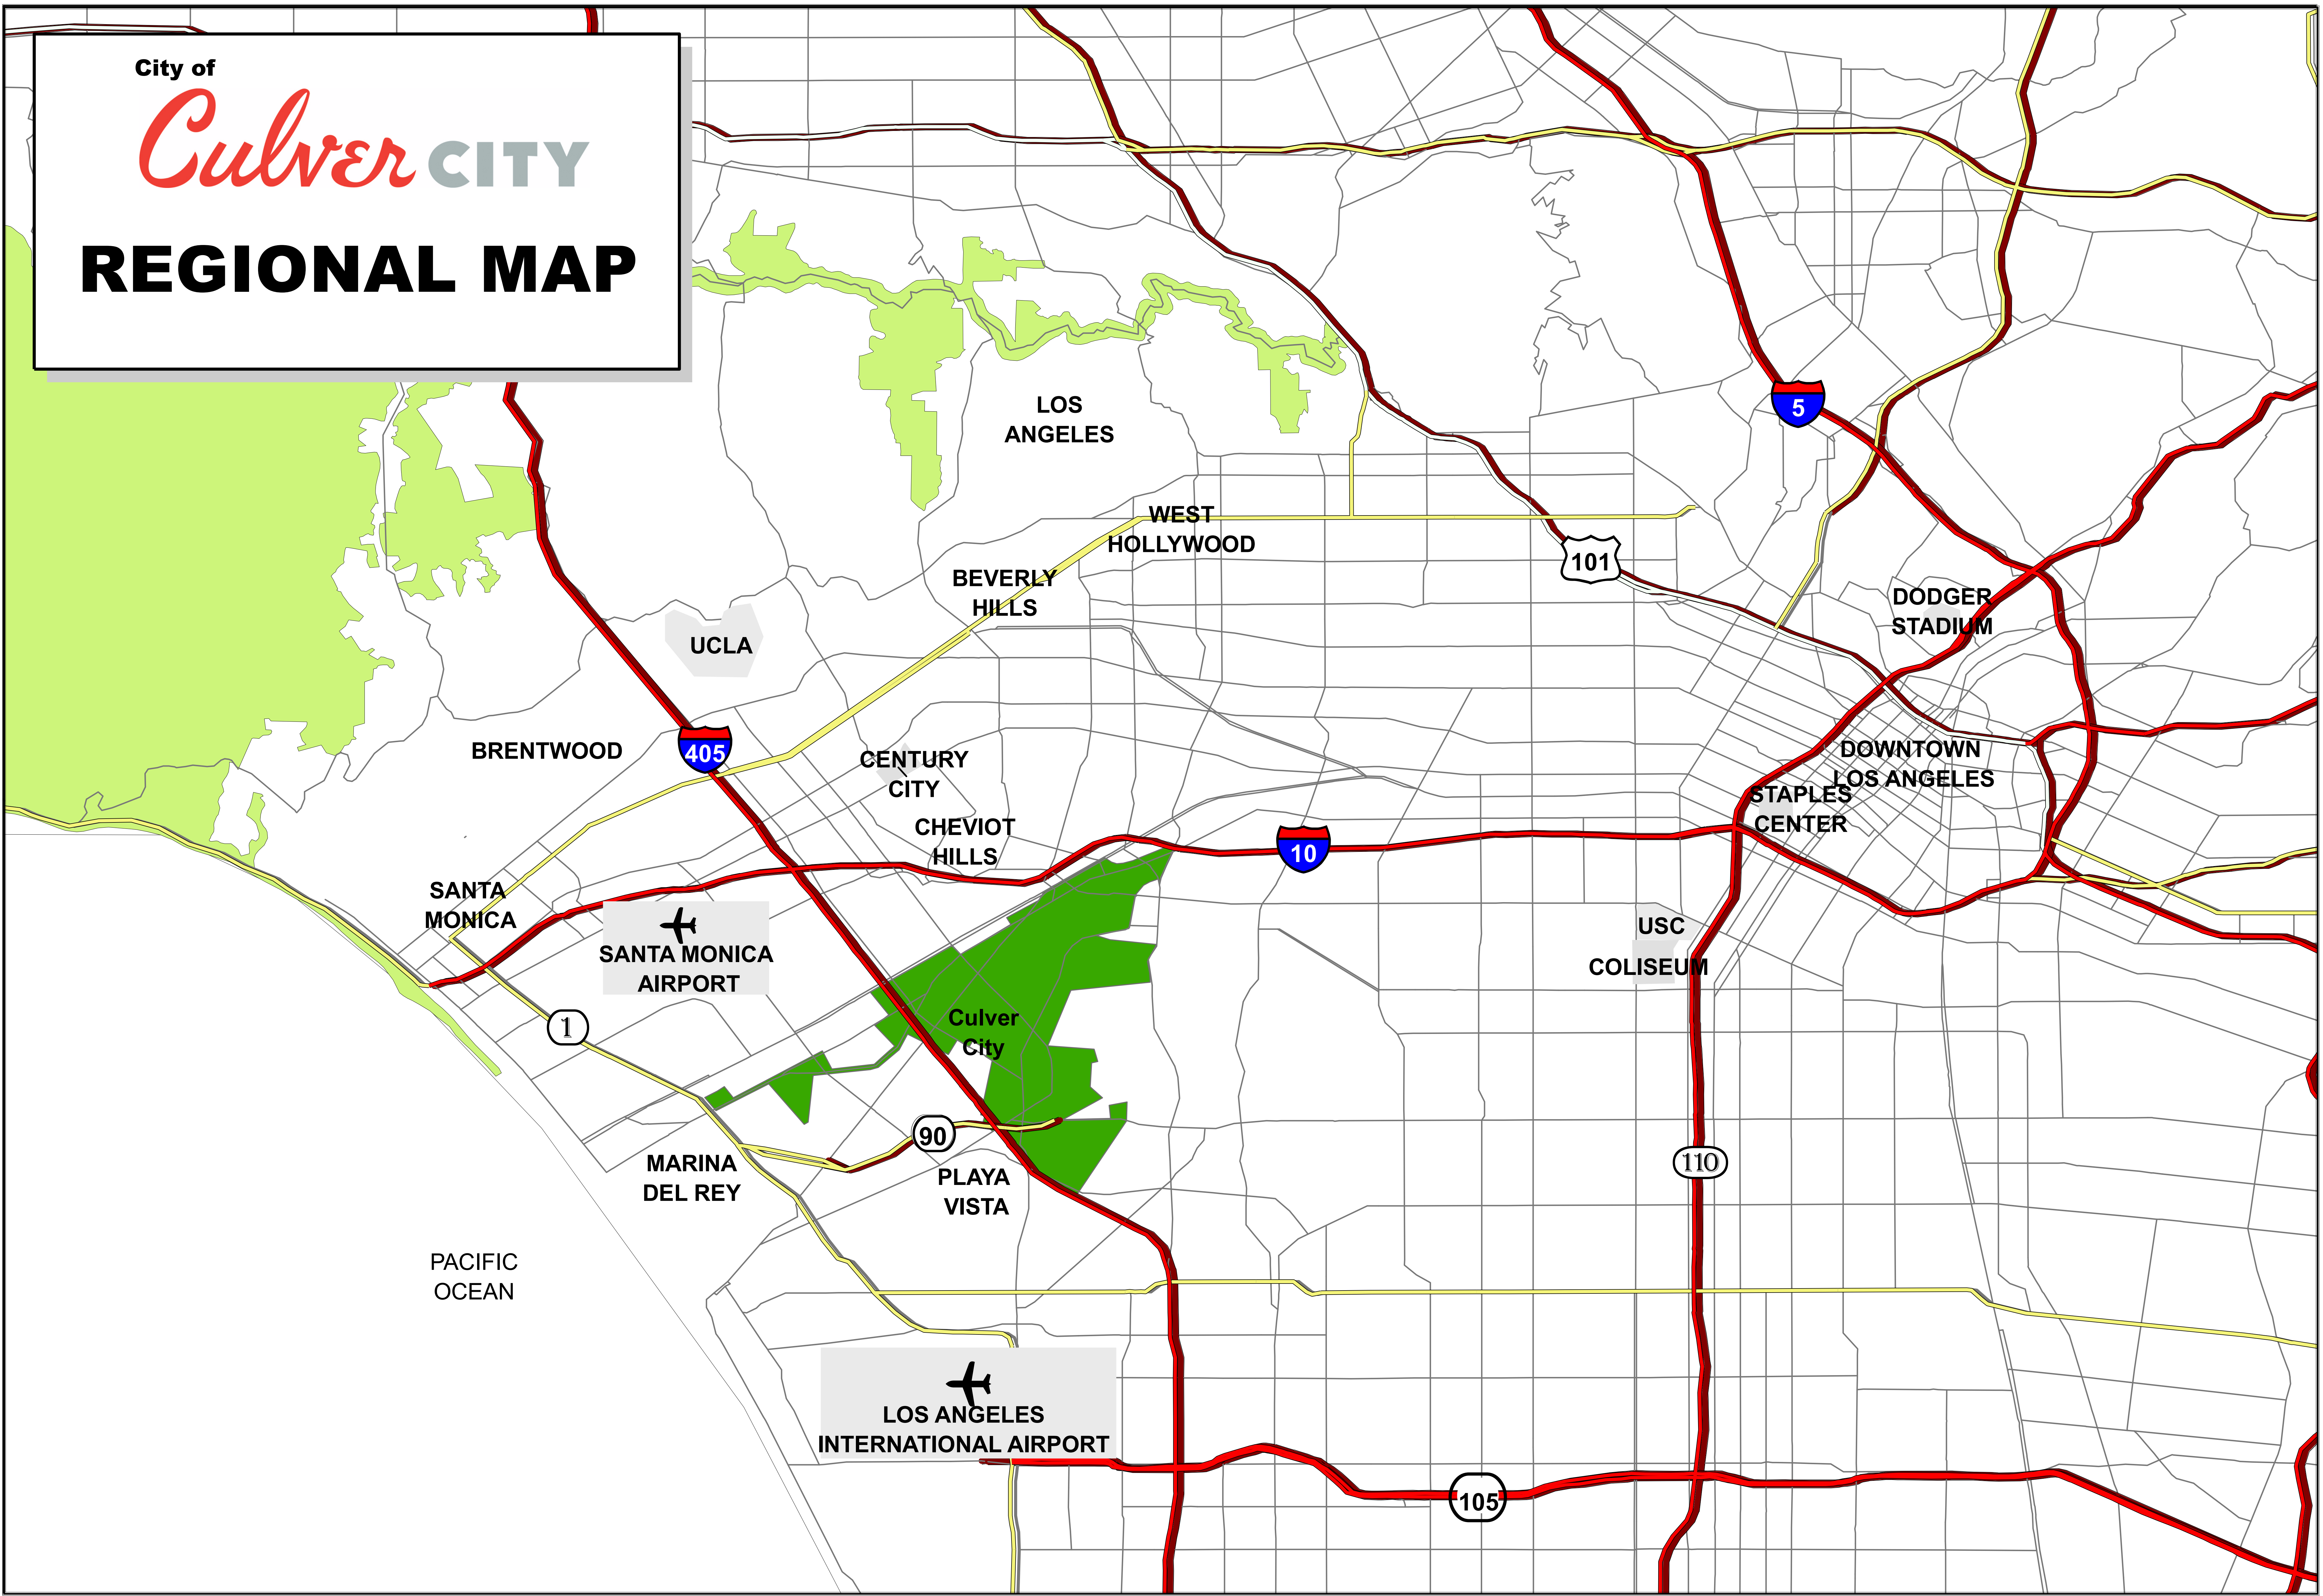

City of  
**Culver CITY**  
**REGIONAL MAP**

### Legend

- City of Culver City
- Major Parks
- Urban Area

**THE CITY OF CULVER CITY**  
 INFORMATION TECHNOLOGY DEPARTMENT  
 GEOGRAPHIC INFORMATION SYSTEMS

9770 CULVER BLVD  
 CULVER CITY, CA 90232  
 TEL: 310-253-5976

January 31, 2007

The City of Culver City makes no representation or warranties of any kind with respect to the accuracy of the information of claims furnished herein, as the data is a compilation of records and information obtained from various sources. The data displayed on this map is for representational purposes only. It is neither a legally recorded map nor a survey and is not intended to be used as such. No part of this map may be reproduced or transmitted in any form or by any means, electronic or mechanical, including photocopying and recording systems except as expressly permitted in writing by the City of Culver City, Information Technology Department, Geographic Information Systems.